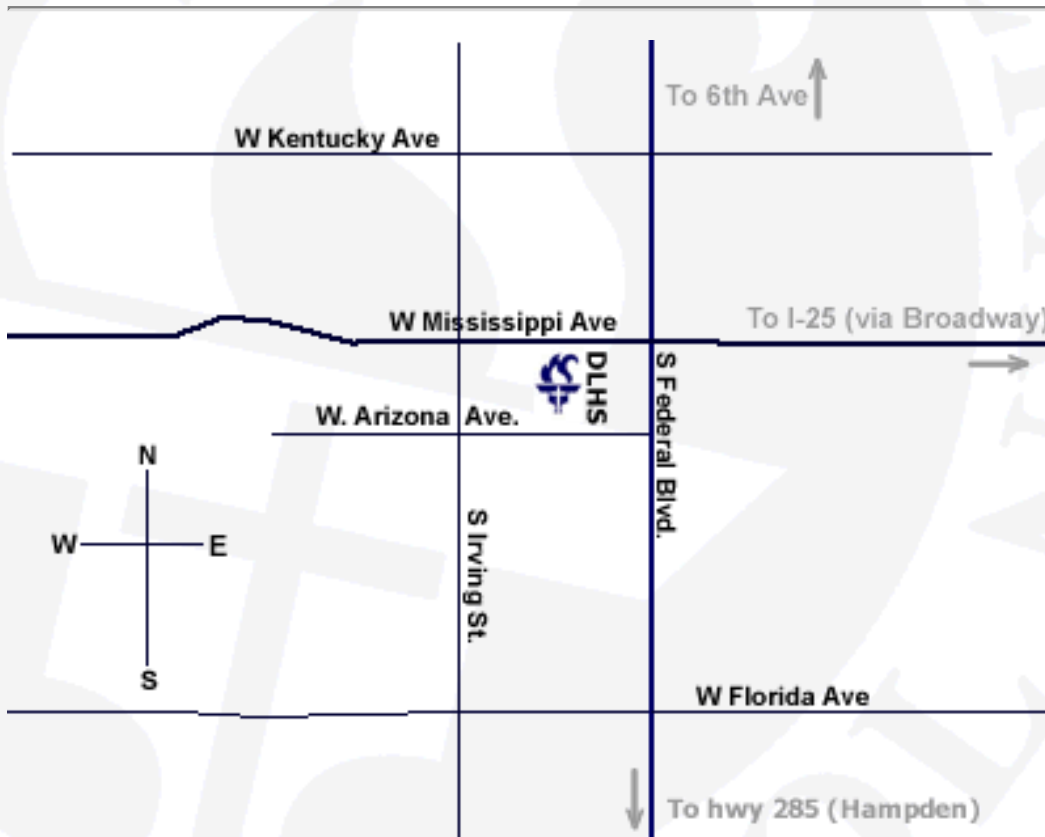

Directions to Denver Lutheran High School

Denver Lutheran H.S.

From the North:
I-25 South to 6th Ave
Right/West on 6th Ave to Federal
(first exit on 6th Ave)
Left/South on Federal to Arizona
Right/West on Arizona to DLHS

PARK IN WEST LOT

From the South:
I-25 North to Hwy 285 Hampden
Left/West on Hwy 285 Hampden
Hampden to Federal
Right/North on Federal to Arizona
Left/West on Arizona to DLHS

PARK IN WEST LOT

Enter through doors on west side.

Denver Lutheran High School

3201 W. Arizona Ave.

Denver, CO 80219

303.934.2345